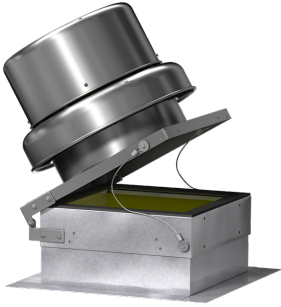

SKU
853437

Job Name:
Mark:
Submitted By:
Date: 11/20/2019

Hinge Curb Kit with Cables, For use with Model GB 300

Hinge kit allows the fan to hinge at the base of the curb cap for access to the wheel and ductwork for inspection and cleaning.