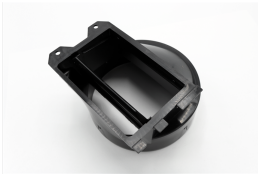

SKU
RDC-6

Nombre del Proyecto:
Marca:
Enviado por:
Fecha: 11/21/2019

Round Duct Connector, Model RDC-6, 6 In Dia, For Models SP/CSP

The round duct connector replaces the standard square discharge duct connector and damper. Constructed of polypropylene, Model RDC-6 includes an integral damper.