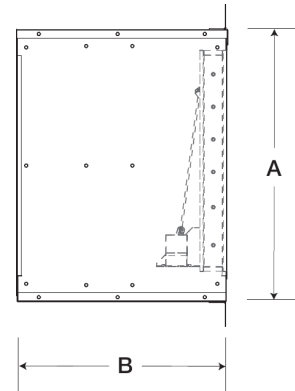

SKU
H-12

Nombre del Proyecto:
Marca:
Enviado por:
Fecha: 11/21/2019

Wall Housing, For 12 In Sidewall Prop Fan

Wall housings are the safest, most efficient and sturdy platform for mounting sidewall propeller fans and their optional accessories. They are designed to reduce installation time and provide maximum installation flexibility.

A	B
18.25 in	23 in

Características de funcionamiento

No hay curva del ventilador disponible.