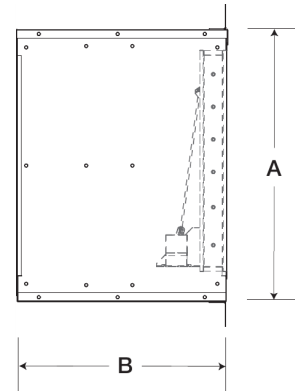

SKU
H-10

Nombre del Proyecto:
Marca:
Enviado por:
Fecha: 11/23/2019

Wall Housing, For 10 In Sidewall Prop Fan

Wall housings are the safest, most efficient and sturdy platform for mounting sidewall propeller fans and their optional accessories. They are designed to reduce installation time and provide maximum installation flexibility.

A	B
15.25 in	19 in

Características de funcionamiento

No hay curva del ventilador disponible.