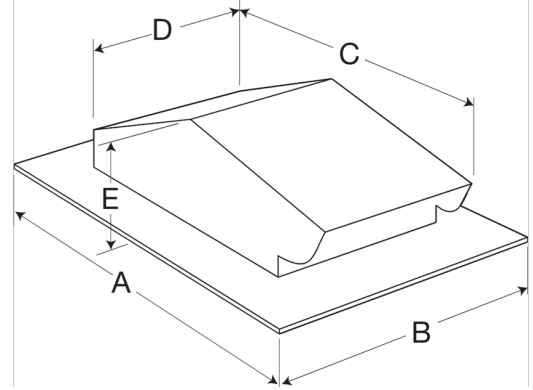

## Pitched Roof Cap, Model RJ-4, For Models SP/CSP

Pitched roof cap discharge accessory constructed of steel with black enamel finish. Includes integral flashing flash, built-in birdscreen and damper.

A	B	C	D	E
11 in	9.25 in	8.25 in	5.3125 in	4.5 in