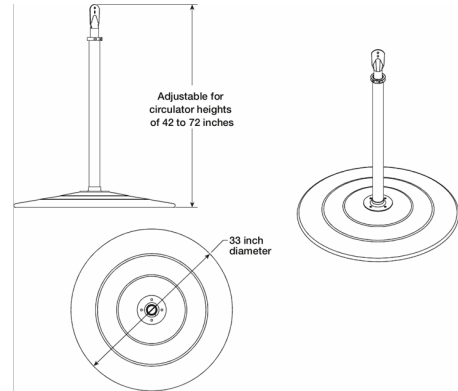

SKU
PED-CG72-QD

Nombre del Proyecto:
Marca:
Enviado por:
Fecha: 11/14/2019

Pedestal, Closed Base, For Models IC/ICO, Gray

Model PED-CG72 is designed to station non-oscillating and oscillating air circulators up through 30 inches. Constructed of galvanized steel and includes prepunched mounting holes.

Características de funcionamiento

No hay curva del ventilador disponible.