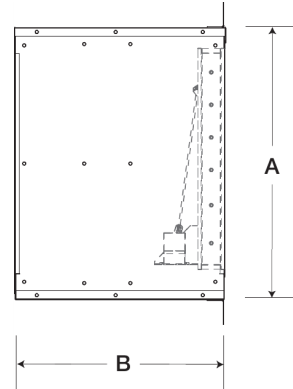

## Wall Housing, For 18 In Sidewall Prop Fan

Wall housings are the safest, most efficient and sturdy platform for mounting sidewall propeller fans and their optional accessories. They are designed to reduce installation time and provide maximum installation flexibility.

A	B
24.25 in	28 in