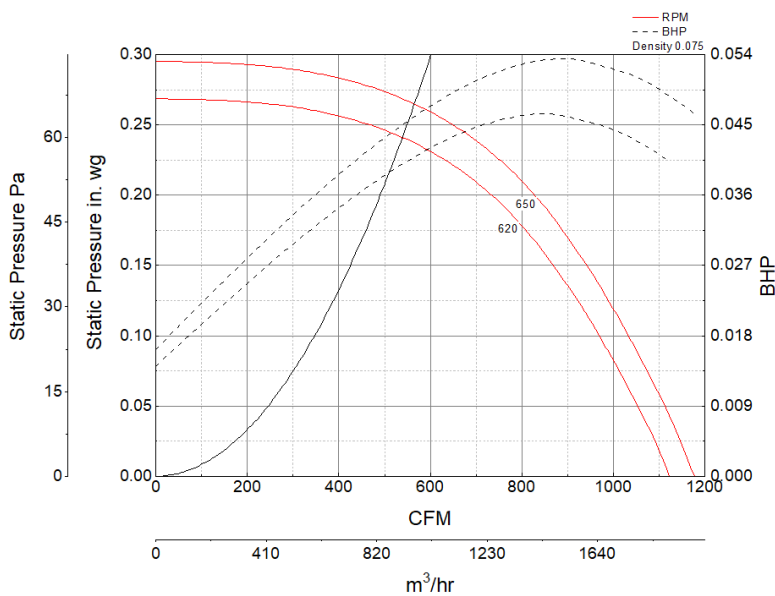

A	B	C
22 in	28.875 in	29.75 in

## Performance Characteristics