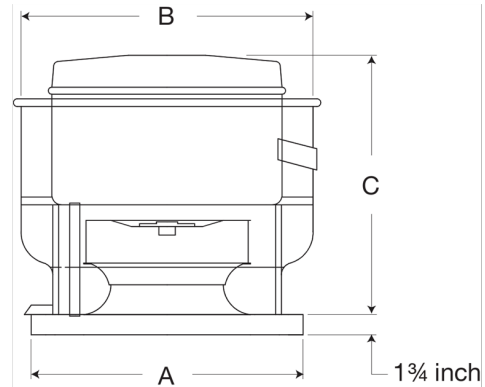

SKU
CUBE-140-3122GQD-DR1

Job Name:
Mark:
Submitted By:
Date: 03/08/2021

Centrifugal Upblast Exhaust Fan, Model CUBE-140, Belt Drive, 1/3HP, 115/208-230V, 1Ph, Motor & Drives Unassembled, 635-1177 CFM

The CUBE is an aluminum exhaust fan specifically designed for roof or sidewall mounted applications where contaminated or grease laden exhaust air can be discharged directly upward, away from the roof or wall surface. The fans feature a one piece windband continuously welded to curb cap and double studded isolators for true vibration isolation.

- Windband is continually welded to the curb cap and drain trough for leakproof construction
- Centrifugal wheel provides high-efficiency and minimal sound
- One-piece aluminum windband with rolled bead provides extra rigidity
- Cooling fins located on top of fan wheel draw outside air through a large breather tube directly into the motor compartment extending motor life
- Wall or roof mountable
- Motor, pulleys and belt ship separately for field assembly

A	B	C
22 in	28.875 in	29.75 in

Certifications

AMCA Sound & Air
High Wind and Hurricane
Seismic
UL/cUL 762