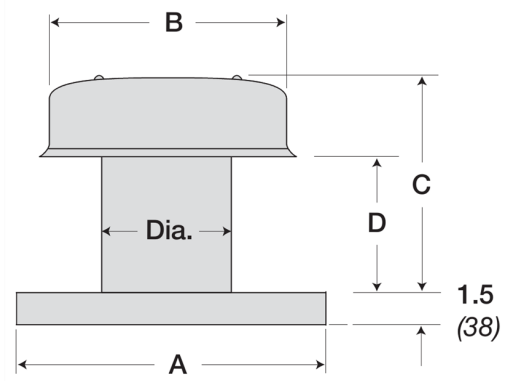

SKU
RCC-7

Job Name:
Mark:
Submitted By:
Date: 07/15/2020

Flat Roof Cap, Model RCC-7, with Curb Cap, For Models SP/CSP

Model RCC-7 roof cap accessory includes weathertight aluminum construction with an integral birdscreen and built-in curb cap. Requires roof curb (sold separately).

A	B	C	D
15 in	12 in	10 in	6.375 in

Performance Characteristics

No Fan Curve Available.

California Residents

⚠ WARNING

This product can expose you to chemicals including cadmium used in the processing of corrosion resistant metal and fasteners, which is known to the State of California to cause cancer and birth defects or other reproductive harm. For more information visit www.P65Warnings.ca.gov