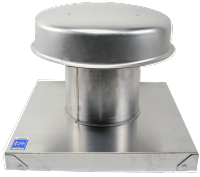

SKU
RCC-7

Job Name:
Mark:
Submitted By:
Date: 07/15/2020

Flat Roof Cap, Model RCC-7, with Curb Cap, For Models SP/CSP

Model RCC-7 roof cap accessory includes weathertight aluminum construction with an integral birdscreen and built-in curb cap. Requires roof curb (sold separately).

A	B	C	D
15 in	12 in	10 in	6.375 in

Performance Characteristics

No Fan Curve Available.

California Residents

⚠ WARNING

This product can expose you to chemicals including cadmium used in the processing of corrosion resistant metal and fasteners, which is known to the State of California to cause cancer and birth defects or other reproductive harm. For more information visit www.P65Warnings.ca.gov