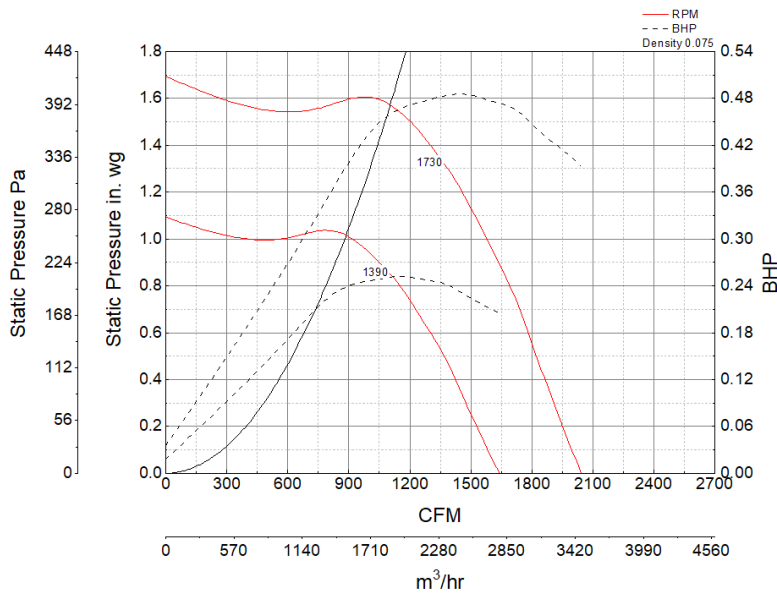

Características de funcionamiento

Características de Construcción

Drive Type	Belt Drive
Impeller Type	Centrifugal Wheel
Impeller Material	Aluminum
Housing Material	Spun Aluminum
Includes	Unassembled drive package
Max Inlet Temp	400 °F
Certifications	AMCA Sound & Air High Wind and Hurricane Seismic UL/cUL 762
Drive Package Description	Motor and drives shipped loose
Required Accessory	Roof curb for new roof installations

Información del motor

Service Factor	1.15
Phase	1
Voltage	115 208 230
HP	1/2
Hertz	60
Motor Enclosure	Open Drip Proof
RPM	1800
Motor Insulation	B
Thermal Protection	Auto
Nominal Efficiency	67.9
NEMA Frame Size	48

Rendimiento de Aire y Sonido

HP Motor	BHP Max	Max Fan RPM	Min Fan RPM	Ps (in. wg)	0	0.125	0.25	0.375	0.5	0.625	0.75	0.875	1	1.25	1.5
1/2	0.48	1730	1390	PCM	2,043	1,985	1,929	1,876	1,822	1,770	1,717	1,649	1,579	1,416	1,190
				Sones	15.6	16.2	16.8	17.4	18	18.3	18.5	18.8	18.8	18.7	18.5

California Residents

⚠ WARNING

This product can expose you to chemicals including cadmium used in the processing of corrosion resistant metal and fasteners, which is known to the State of California to cause cancer and birth defects or other reproductive harm. For more information visit www.P65Warnings.ca.gov