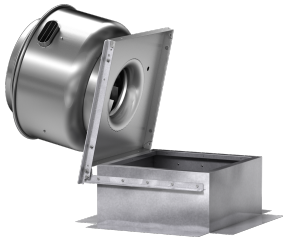

## Hinge Curb Bracket Kit, for use with Model CUE 080-131, CUBE 099-131, G 097-133 and GB 071-131

---

Hinge curb bracket kits allow the fan to tilt away from the curb for access to the wheel and ductwork for inspection and cleaning.