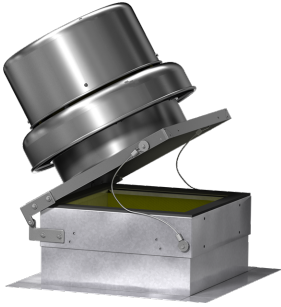

SKU
853437

Job Name:
Mark:
Submitted By:
Date: 10/01/2020

Hinge Curb Kit with Cables, For use with Model GB 300

Hinge kit allows the fan to hinge at the base of the curb cap for access to the wheel and ductwork for inspection and cleaning.

Performance Characteristics

No Fan Curve Available.

California Residents

 **WARNING**

This product can expose you to chemicals including cadmium used in the processing of corrosion resistant metal and fasteners, which is known to the State of California to cause cancer and birth defects or other reproductive harm. For more information visit www.P65Warnings.ca.gov