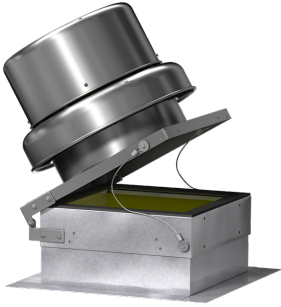

## Hinge Curb Kit with Cables, For use with Model GB 240

---

Hinge kit allows the fan to hinge at the base of the curb cap for access to the wheel and ductwork for inspection and cleaning.

---