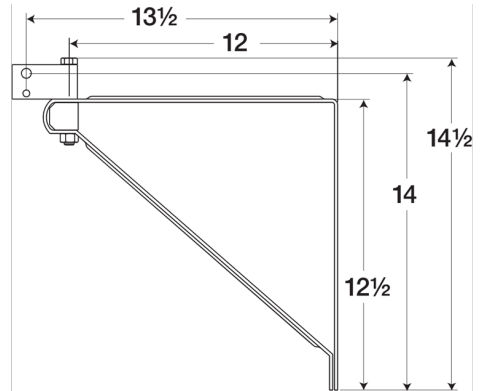

SKU
BKT-WPC-100-QD

Job Name:
Mark:
Submitted By:
Date: 01/20/2020

Bracket, Wall, Post or Ceiling Mounting, For Models IC/ICO 16-30

The Wall/Post/Ceiling bracket is designed to mount non-oscillating and oscillating air circulator fans from walls, posts, and ceilings to provide multi-directional airflow. Includes a small swivel bracket allowing circulators to pivot from left to right.

Performance Characteristics

No Fan Curve Available.

Construction Features

Includes	Assembly hardware Secondary safety support cable
----------	---