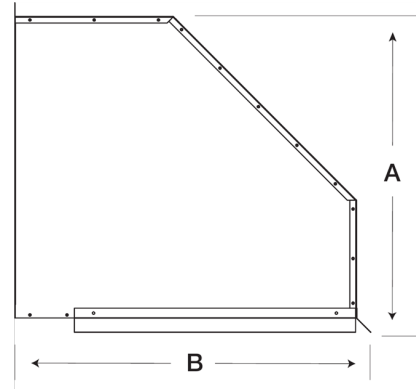

SKU
WTHD-24-90

Job Name:
Mark:
Submitted By:
Date: 03/08/2021

Weatherhood Kit, For 24 In Sidewall Prop Fan, 90° turn down

Weatherhoods shield wall openings and dampers from rain and snow. Weatherhoods are shipped unassembled in kit form for field assembly. Construction is of galvanized steel with wire mesh birdscreen.

A	B
33.125 in	36 in

Performance Characteristics

No Fan Curve Available.

Construction Features

Turn Down Angle	90°
-----------------	-----

California Residents

⚠ WARNING

This product can expose you to chemicals including cadmium used in the processing of corrosion resistant metal and fasteners, which is known to the State of California to cause cancer and birth defects or other reproductive harm. For more information visit www.P65Warnings.ca.gov