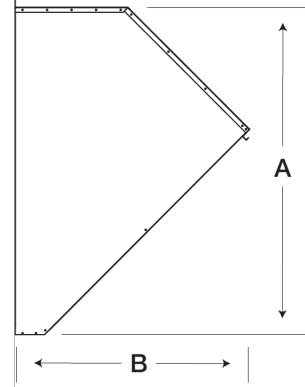

SKU
WTHD-16

Nombre del Proyecto:
Marca:
Enviado por:
Fecha: 04/13/2021

Weatherhood Kit, For 16 In Sidewall Prop Fan, 45° turn down

Weatherhoods shield wall openings and dampers from rain and snow. Weatherhoods are shipped unassembled in kit form for field assembly. Construction is of galvanized steel with wire mesh birdscreen.

A	B
20.875 in	19.375 in

Características de funcionamiento

No hay curva del ventilador disponible.

Características de Construcción

Turn Down Angle

45°

California Residents

⚠ WARNING