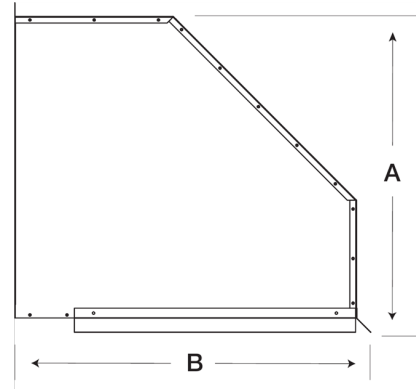

SKU
WTHD-10-90

Job Name:
Mark:
Submitted By:
Date: 05/12/2021

Weatherhood Kit, For 10 In Sidewall Prop Fan, 90° turn down

Weatherhoods shield wall openings and dampers from rain and snow. Weatherhoods are shipped unassembled in kit form for field assembly. Construction is of galvanized steel with wire mesh birdscreen.

A	B
14.875 in	18.5 in

Performance Characteristics

No Fan Curve Available.

Construction Features

Turn Down Angle	90°
-----------------	-----

California Residents

⚠ WARNING

This product can expose you to chemicals including cadmium used in the processing of corrosion resistant metal and fasteners, which is known to the State of California to cause cancer and birth defects or other reproductive harm. For more information visit www.P65Warnings.ca.gov