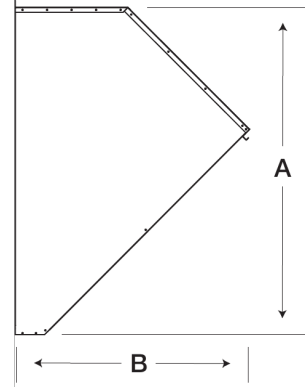

SKU
WTHD-10

Job Name:
Mark:
Submitted By:
Date: 04/13/2021

Weatherhood Kit, For 10 In Sidewall Prop Fan, 45° turn down

Weatherhoods shield wall openings and dampers from rain and snow. Weatherhoods are shipped unassembled in kit form for field assembly. Construction is of galvanized steel with wire mesh birdscreen.

| A | B |
|----------|-----------|
| 14.25 in | 14.875 in |

Performance Characteristics

No Fan Curve Available.

Construction Features

| | |
|-----------------|-----|
| Turn Down Angle | 45° |
|-----------------|-----|