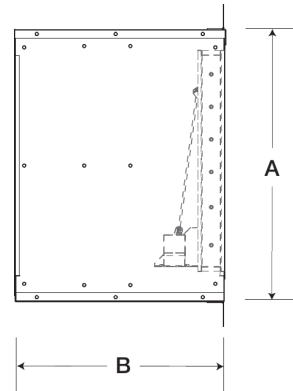

SKU
H-8

Job Name:
Mark:
Submitted By:
Date: 10/22/2020

Wall Housing, For 8 In Sidewall Prop Fan

Wall housings are the safest, most efficient and sturdy platform for mounting sidewall propeller fans and their optional accessories. They are designed to reduce installation time and provide maximum installation flexibility.

A	B
13.25 in	19 in

Performance Characteristics

No Fan Curve Available.

California Residents

⚠ WARNING

This product can expose you to chemicals including cadmium used in the processing of corrosion resistant metal and fasteners, which is known to the State of California to cause cancer and birth defects or other reproductive harm. For more information visit www.P65Warnings.ca.gov