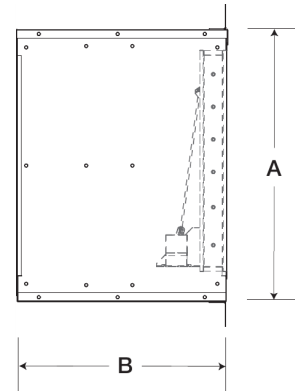

SKU
H-16

Nombre del Proyecto:
Marca:
Enviado por:
Fecha: 07/15/2020

Wall Housing, For 16 In Sidewall Prop Fan

Wall housings are the safest, most efficient and sturdy platform for mounting sidewall propeller fans and their optional accessories. They are designed to reduce installation time and provide maximum installation flexibility.

A	B
22.25 in	27 in

Características de funcionamiento

No hay curva del ventilador disponible.

California Residents

⚠ WARNING

This product can expose you to chemicals including cadmium used in the processing of corrosion resistant metal and fasteners, which is known to the State of California to cause cancer and birth defects or other reproductive harm. For more information visit www.P65Warnings.ca.gov