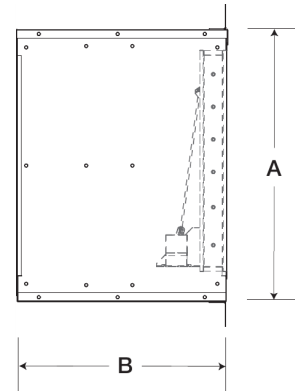

SKU
H-12

Job Name:
Mark:
Submitted By:
Date: 10/25/2020

Wall Housing, For 12 In Sidewall Prop Fan

Wall housings are the safest, most efficient and sturdy platform for mounting sidewall propeller fans and their optional accessories. They are designed to reduce installation time and provide maximum installation flexibility.

A	B
18.25 in	23 in

Performance Characteristics

No Fan Curve Available.

California Residents

⚠ WARNING

This product can expose you to chemicals including cadmium used in the processing of corrosion resistant metal and fasteners, which is known to the State of California to cause cancer and birth defects or other reproductive harm. For more information visit www.P65Warnings.ca.gov