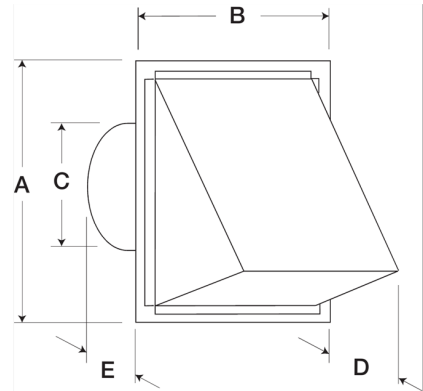

## Round Connection Hooded Wall Cap, Model WC-8, For Models SP/CSP

Hooded wall cap with round duct connection designed for outside wall applications. Constructed of aluminum, units feature built-in birdscreen and damper.

A	B	C	D	E
11 in	11 in	8 in	5.125 in	3.5 in