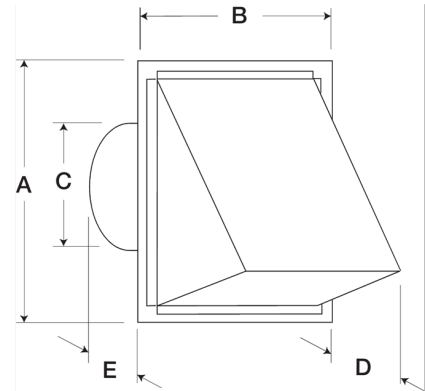

## Round Connection Hooded Wall Cap, Model WC-4, For Models SP/CSP

Hooded wall cap with round duct connection designed for outside wall applications. Constructed of aluminum, units feature built-in damper.

A	B	C	D	E
6.5 in	6 in	4 in	4 in	5 in