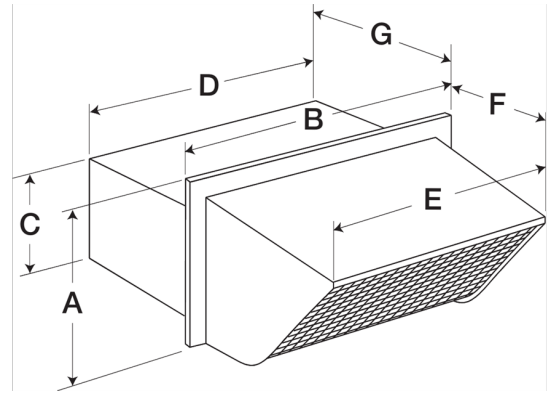

SKU
WC-10X3

Nombre del Proyecto:
Marca:
Enviado por:
Fecha: 01/18/2021

Rectangular Connection Hooded Wall Cap, Model WC-10x3, For Models SP/CSP

Hooded wall cap with rectangular duct connection designed for outside wall applications. Constructed of steel with black enamel finish, units feature built-in birdscreen and damper.

A	B	C	D	E	F	G
5.5 in	12.75 in	3.5 in	10.25 in	11.125 in	4.25 in	5 in

Características de funcionamiento

No hay curva del ventilador disponible.

California Residents

 **WARNING**

This product can expose you to chemicals including cadmium used in the processing of corrosion resistant metal and fasteners, which is known to the State of California to cause cancer and birth defects or other reproductive harm. For more information visit www.P65Warnings.ca.gov