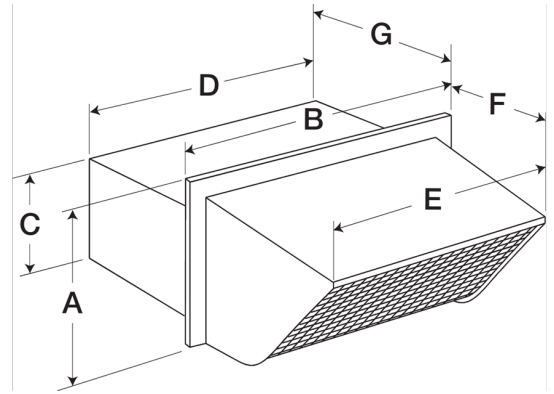

SKU
WC-18X8

Job Name:
Mark:
Submitted By:
Date: 10/01/2020

Rectangular Connection Hooded Wall Cap, Model WC-18x8, For Models SP/CSP

Hooded wall cap with rectangular duct connection designed for outside wall applications. Constructed of steel with black enamel finish, units feature built-in birdscreen and damper.

A	B	C	D	E	F	G
10.25 in	20.25 in	8.25 in	18.25 in	18.25 in	6.75 in	5 in

Performance Characteristics

No Fan Curve Available.

California Residents

⚠ WARNING

This product can expose you to chemicals including cadmium used in the processing of corrosion resistant metal and fasteners, which is known to the State of California to cause cancer and birth defects or other reproductive harm. For more information visit www.P65Warnings.ca.gov