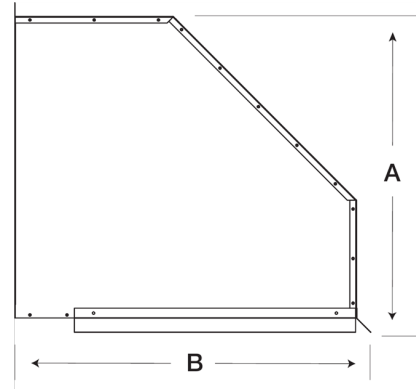

SKU
WTHD-14-90

Job Name:
Mark:
Submitted By:
Date: 04/13/2021

Weatherhood Kit, For 14 In Sidewall Prop Fan, 90° turn down

Weatherhoods shield wall openings and dampers from rain and snow. Weatherhoods are shipped unassembled in kit form for field assembly. Construction is of galvanized steel with wire mesh birdscreen.