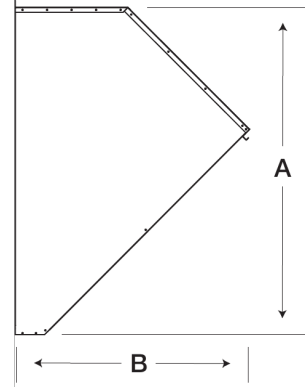

## Weatherhood Kit, For 14 In Sidewall Prop Fan, 45° turn down

Weatherhoods shield wall openings and dampers from rain and snow. Weatherhoods are shipped unassembled in kit form for field assembly. Construction is of galvanized steel with wire mesh birdscreen.

A	B
18.875 in	17.5 in