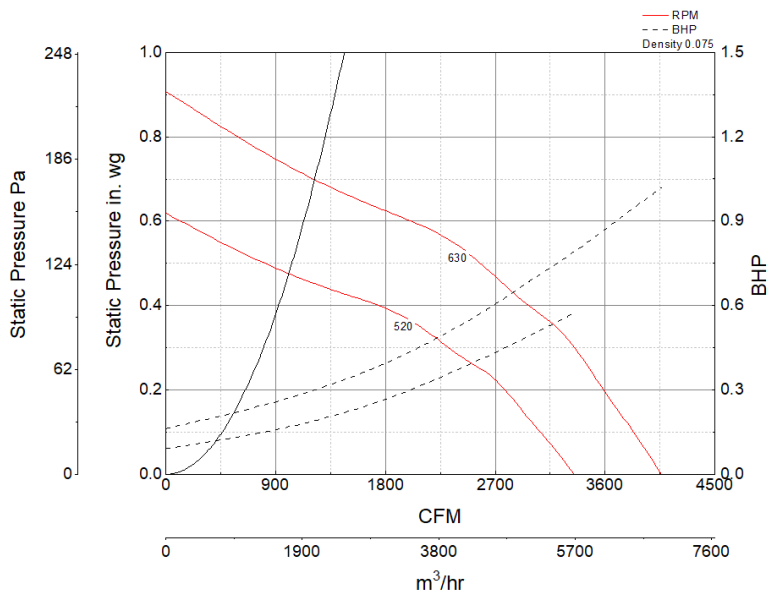

- Double-width forward-curved centrifugal wheel results in high efficiency and low sound levels
- Permanent washable filters allow for many years of reliable use
- Cover and side access panels are easily removed for access to motor compartment and drive assembly
- Curb cap has prepunched mounting holes to ensure correct attachment to the roof curb

A	B	C	D	E	F	G	H
32.062 5 in	29.25 in	27.375 in	2 in	34.5 in	35.062 5 in	16.062 5 in	18.812 5 in

Certifications

AMCA Sound & Air
UL/cUL 705

Performance Characteristics

Construction Features

Drive Type	Belt Drive
Impeller Type	Forward curved wheel
Impeller Material	Aluminum
Housing Material	Galvanized Steel
Includes	Access Panels Unassembled drive package Washable, aluminum 1-inch filters
Max Inlet Temp	120 °F
Certifications	AMCA Sound & Air UL/cUL 705
Drive Package Description	Motor and drives shipped loose
Required Accessory	Roof curb for new roof installations