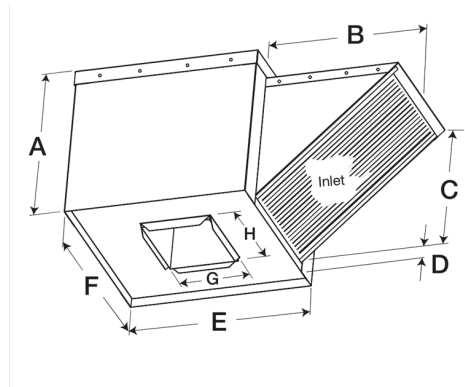

SKU
SAF-115-10X-3-QD-DR1

Job Name:
Mark:
Submitted By:
Date: 01/22/2021

Centrifugal Supply Fan, Model SAF-112, Belt Drive, 1HP, 208-230/460V, 3Ph, Motor & Drives Unassembled, 1802-4060 CFM

Model SAF is a filtered supply fan designed to provide non-tempered make-up air to commercial or industrial buildings, including commercial kitchen applications. Fresh outdoor air is supplied to replace air lost through hood exhaust or general building ventilation.

- Double-width forward-curved centrifugal wheel results in high efficiency and low sound levels
- Permanent washable filters allow for many years of reliable use
- Cover and side access panels are easily removed for access to motor compartment and drive assembly
- Curb cap has prepunched mounting holes to ensure correct attachment to the roof curb

A	B	C	D	E	F	G	H
32.062 5 in	29.25 in	27.375 in	2 in	34.5 in	35.062 5 in	16.062 5 in	18.812 5 in

Certifications

AMCA Sound & Air
UL/cUL 705

Performance Characteristics

Construction Features

Drive Type	Belt Drive
Impeller Type	Forward curved wheel
Impeller Material	Aluminum
Housing Material	Galvanized Steel
Includes	Access Panels Unassembled drive package Washable, aluminum 1-inch filters
Max Inlet Temp	120 °F
Certifications	AMCA Sound & Air UL/cUL 705
Drive Package Description	Motor and drives shipped loose
Required Accessory	Roof curb for new roof installations