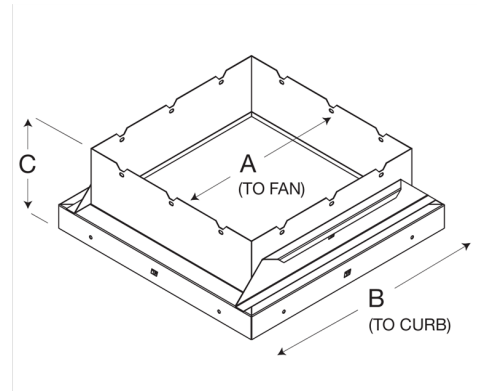

SKU
ADAPTER-26-34

Nombre del Proyecto:
Marca:
Enviado por:
Fecha: 03/05/2021

Roof Curb Adapter, Adapts 26" Fan Curb Cap/Base to 34" Roof Curb

Curb adapters are designed to adapt standard curb cap dimensions to existing curb when replacing a fan or ventilator. Constructed of galvanized steel. For use with Greenheck models AE-16 and AS-16.

- Increases mounting area of fan base to fit larger curb
- Adapt your existing curb to a new rooftop unit
- Allows for quick and easy replacements
- Galvanized steel construction

A	B	C
26 in	34 in	8.5 in