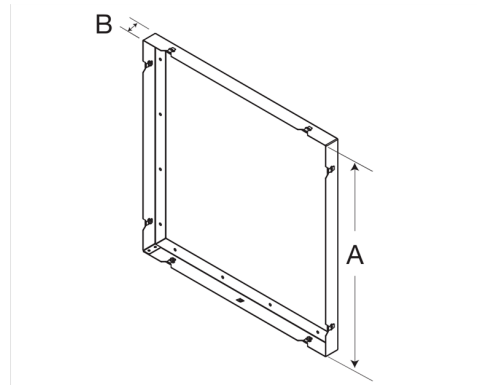

SKU
916649

Job Name:
Mark:
Submitted By:
Date: 10/25/2020

Wall bracket, For use with Model CUBE 141-161 with a 26 inch base and Model CUE 141-161 with a 26 inch base

Galvanized steel wall bracket allows Models CUE and CUBE to be wall mounted, fitting between the building wall and the fan. Bracket mounts directly to the exterior wall surface allowing for a flush mount installation.