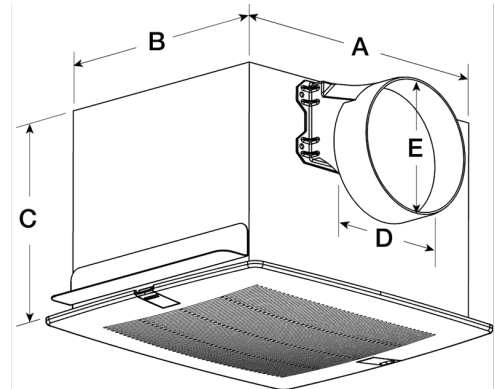

SKU
SP-A50-90M-VG-QD

Nombre del Proyecto:
Marca:
Enviado por:
Fecha: 04/10/2021

Bathroom Exhaust Fan, Constant CFM with Motion Grille, Model SP-A50-90M, Vari-Green EC Motor, 115V, 1Ph, 50-90 CFM

Model SP-VG, bathroom exhaust fan features Vari-Green EC motor technology, allowing for increased energy savings. Units operate at a constant CFM up to 0.875 in. wg. And provide continuous or intermittent ventilation while maintaining extremely low sound levels. The motion sensor grille uses a passive infrared motion detector to automatically turn the fan on when a change in motion is sensed.

Certifications

AMCA Air & Sound
UL/cUL 507

A	B	C	D	E
13.25 in	10.625 in	9 in	6 in	6 in

Características de funcionamiento

No hay curva del ventilador disponible.

Características de Construcción

Drive Type	Direct Drive
Impeller Type	Centrifugal Wheel
Impeller Material	Polypropylene
Housing Material	Galvanized Steel
Includes	Backdraft damper Mounting brackets Vari-Green EC motor. Motion grille
Certifications	AMCA Air & Sound UL/cUL 507
Speed Controllable	Yes