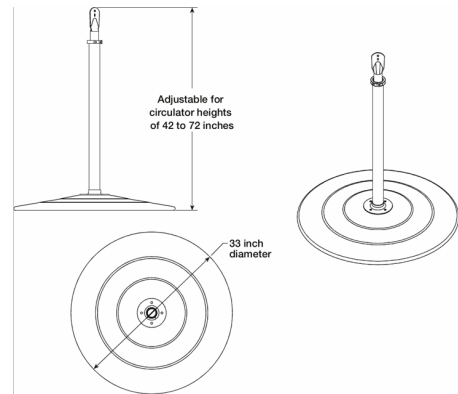

SKU
PED-CG72-QD

Job Name:
Mark:
Submitted By:
Date: 07/10/2020

Pedestal, Closed Base, For Models IC/ICO, Gray

Model PED-CG72 is designed to station non-oscillating and oscillating air circulators up through 30 inches. Constructed of galvanized steel and includes prepunched mounting holes.