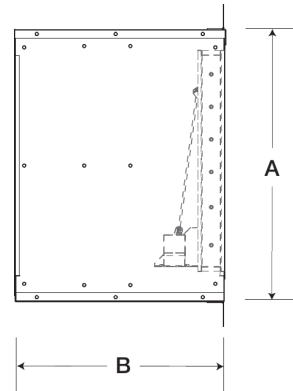

SKU
H-36

Job Name:
Mark:
Submitted By:
Date: 10/22/2020

Wall Housing, For 36 In Sidewall Prop Fan

Wall housings are the safest, most efficient and sturdy platform for mounting sidewall propeller fans and their optional accessories. They are designed to reduce installation time and provide maximum installation flexibility.

A	B
44.25 in	39 in

Performance Characteristics

No Fan Curve Available.

California Residents

⚠ WARNING

This product can expose you to chemicals including cadmium used in the processing of corrosion resistant metal and fasteners, which is known to the State of California to cause cancer and birth defects or other reproductive harm. For more information visit www.P65Warnings.ca.gov