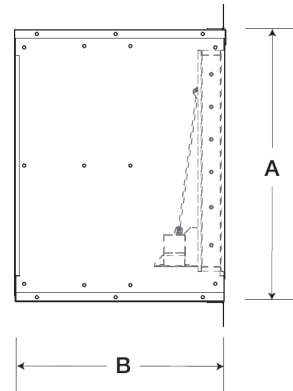

SKU
H-14

Job Name:
Mark:
Submitted By:
Date: 07/15/2020

Wall Housing, For 14 In Sidewall Prop Fan

Wall housings are the safest, most efficient and sturdy platform for mounting sidewall propeller fans and their optional accessories. They are designed to reduce installation time and provide maximum installation flexibility.

A	B
20.25 in	26 in

Performance Characteristics

No Fan Curve Available.

California Residents

⚠ WARNING

This product can expose you to chemicals including cadmium used in the processing of corrosion resistant metal and fasteners, which is known to the State of California to cause cancer and birth defects or other reproductive harm. For more information visit www.P65Warnings.ca.gov