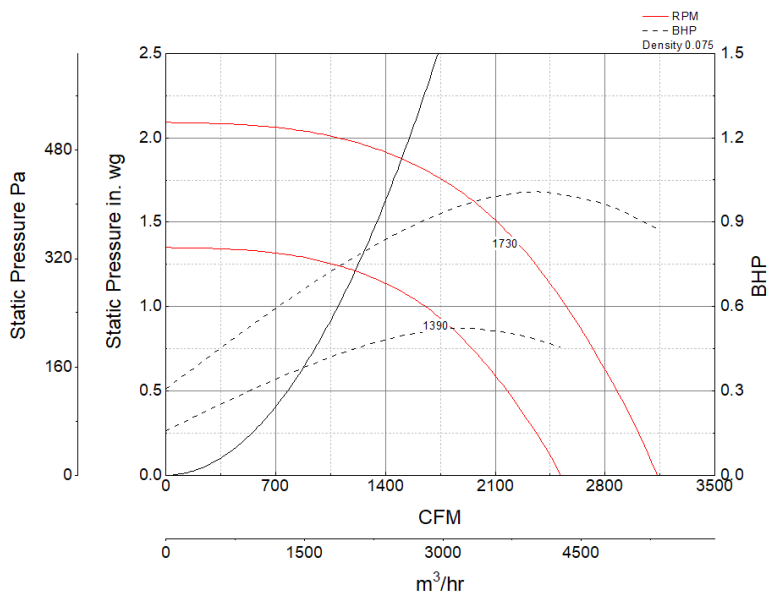

Características de funcionamiento

Características de Construcción

Drive Type	Belt Drive
Impeller Type	Centrifugal Wheel
Impeller Material	Aluminum
Housing Material	Spun Aluminum
Includes	Unassembled drive package
Max Inlet Temp	400 °F
Certifications	AMCA Sound & Air High Wind and Hurricane Seismic UL/cUL 762
Drive Package Description	Motor and drives shipped loose
Required Accessory	Roof curb for new roof installations

Información del motor

Service Factor	1.5
Phase	1
Voltage	115 208 230
HP	1
Hertz	60
Motor Enclosure	Open Drip Proof
RPM	1800
Motor Insulation	B
Thermal Protection	Auto
Nominal Efficiency	69
NEMA Frame Size	56

Rendimiento de Aire y Sonido

HP Motor	BHP Max	Max Fan RPM	Min Fan RPM	Ps (in. wg)	0	0.125	0.25	0.375	0.5	0.625	0.75	0.875	1	1.25	1.5	1.75
1	1.00	1730	1390	PCM	3,134	3,075	3,015	2,946	2,875	2,800	2,722	2,640	2,551	2,351	2,101	1,728
				Sones	26	23	22	24	24	18.2	15.2	14.2	13.4	14.2	13.9	13.9

California Residents

⚠ WARNING

This product can expose you to chemicals including cadmium used in the processing of corrosion resistant metal and fasteners, which is known to the State of California to cause cancer and birth defects or other reproductive harm. For more information visit www.P65Warnings.ca.gov